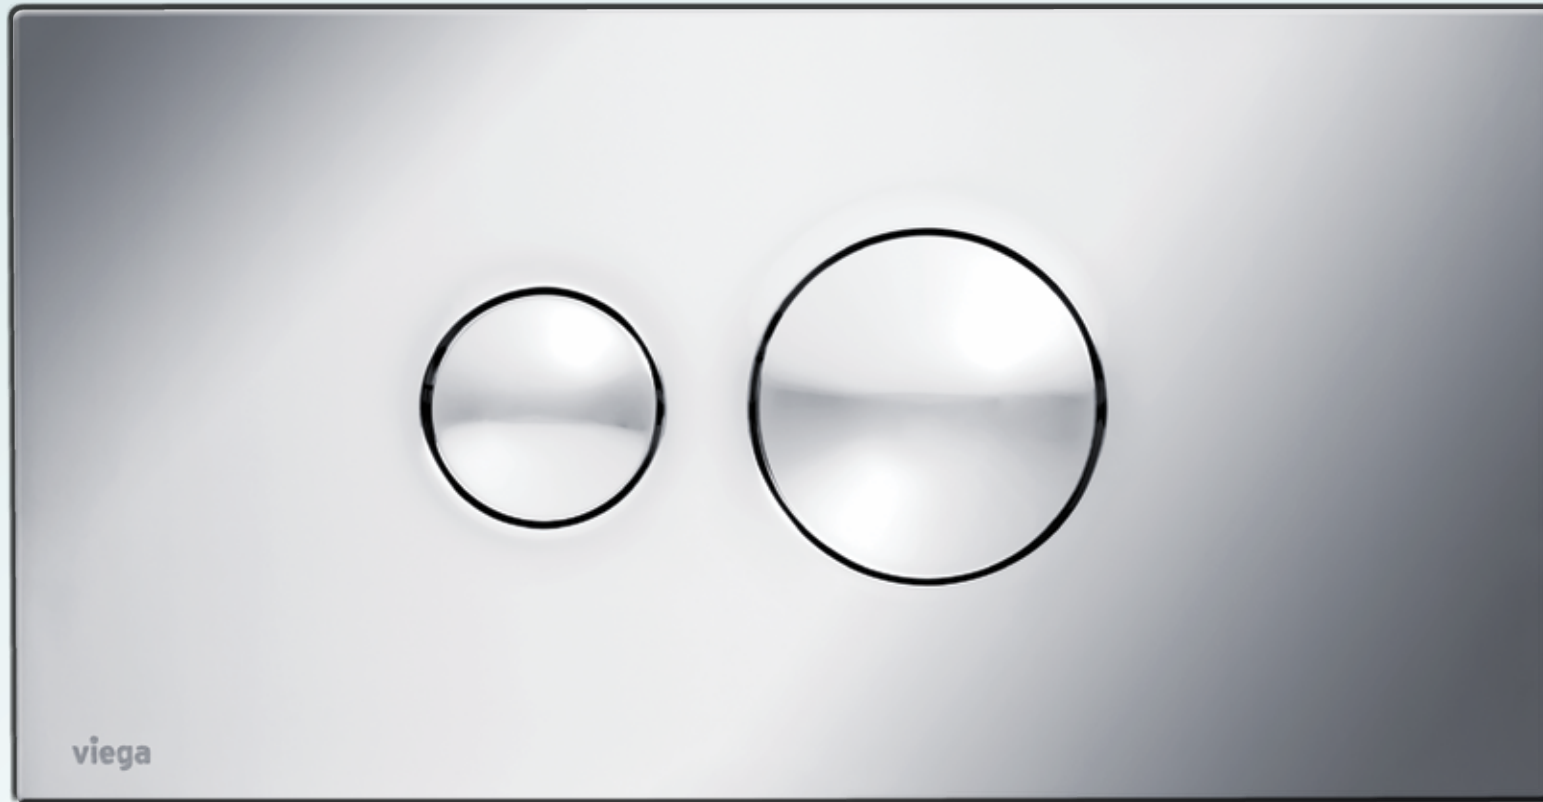

## INTRODUCING THE VISIGN FOR STYLE RANGE.

Derived from the Greek term, haptikos – the sense of touch – the haptic feedback of the Visign for Style control functions were designed from the outset to provide a satisfying feel of quality in daily use. Classic aesthetics, fine engineering and superior tactile feedback set this stylish range apart from the rest.

## VISIGN FOR STYLE 10.

The Visign for Style 10 range is the perfect example of simplicity and the application of haptic design principles. Two subtly different curved actuating buttons deliver a sensual touch to the dual-volume flush technology.