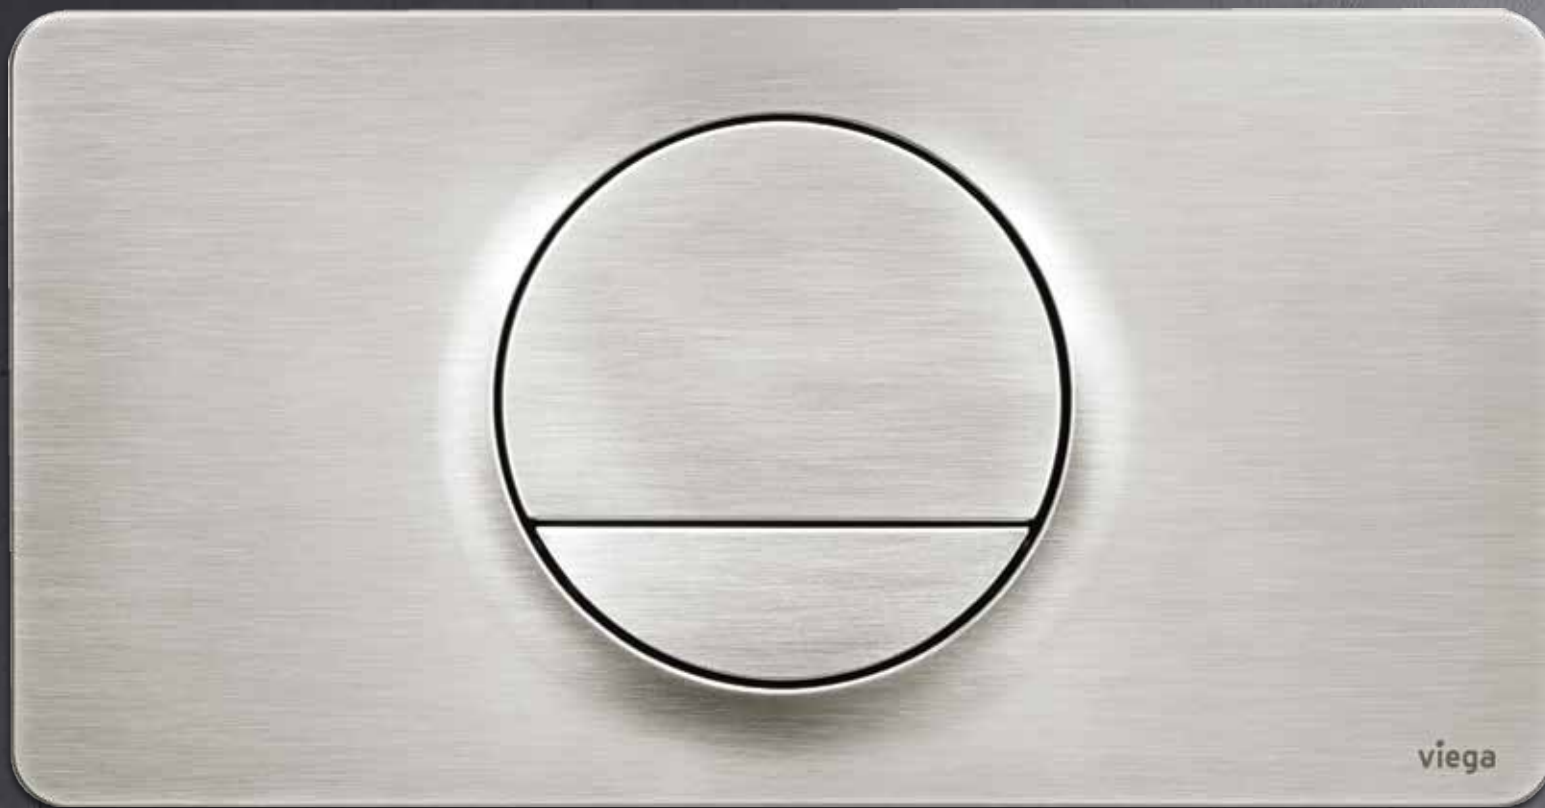

## VISIGN FOR STYLE 13.

The Visign for Style 13 range is a classically minimal concept, actuated by a two-part pressure point to control the single/dual flush button. Proof that clever solutions are often the most simple.