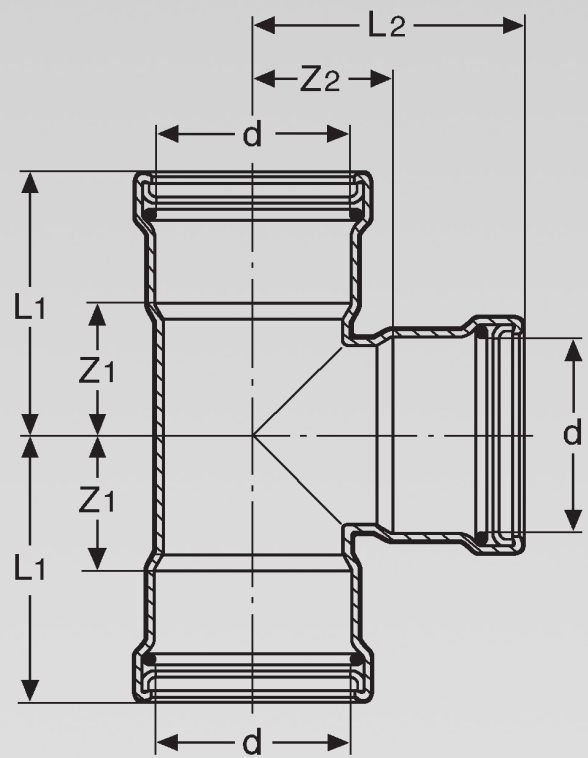

Take Off Dimensions

Pipe line systems / Pipe connection technology

Propress with Smart Connect™

08.2/2014

Pipe line systems/Pipe connection technology Propress with Smart Connect™

The Viega Propress system integrates state-of-the-art press-fit technology and purpose designed fittings to deliver the most efficient and reliable copper tube connection method.