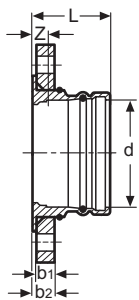

Male line Adaptor

bronze

model 0711

| art. no. | d (DN) | R | L | Z | S |
|----------|--------|-------|----|----|----|
| 579 616 | 15 | 1/2 | 42 | 24 | 22 |
| 579 623 | 20 | 3/4 | 48 | 26 | 27 |
| 579 630 | 25 | 1 | 54 | 31 | 34 |
| 579 647 | 32 | 1 1/4 | 56 | 31 | 43 |
| 579 654 | 40 | 1 1/2 | 66 | 35 | 50 |
| 579 661 | 50 | 2 | 79 | 40 | 68 |

Female line Adaptor

bronze

model 0712

| art. no. | d (DN) | Rp | L | Z | S |
|----------|--------|-------|----|----|----|
| 579555 | 15 | 1/2 | 41 | 8 | 26 |
| 579562 | 20 | 3/4 | 44 | 10 | 31 |
| 579579 | 25 | 1 | 49 | 12 | 38 |
| 579586 | 32 | 1 1/4 | 50 | 11 | 47 |
| 579593 | 40 | 1 1/2 | 63 | 8 | 53 |
| 579609 | 50 | 2 | 75 | 15 | 70 |

Flange

bronze

model 0759.5

| art. no. | d (DN) | L | Z | b | D | d2 | k | n |
|----------|--------|----|----|----|-----|----|-----|---|
| 580087 | 25 | 61 | 38 | 17 | 115 | 14 | 83 | 4 |
| 580094 | 32 | 66 | 41 | 17 | 120 | 14 | 87 | 4 |
| 580100 | 40 | 79 | 48 | 17 | 135 | 14 | 98 | 4 |
| 580117 | 50 | 86 | 47 | 17 | 150 | 18 | 114 | 4 |

n = no. of bolt holes in the circle

Flange

copper

model 0759.5XL

| art. no. | d (DN) | L | Z | b1 | b2 | D | d2 | k | n |
|----------|--------|----|----|----|----|-----|----|-----|---|
| 591885 | 65 | 72 | 29 | 16 | 18 | 165 | 18 | 127 | 4 |
| 591892 | 80 | 78 | 28 | 16 | 18 | 185 | 18 | 146 | 4 |
| 591908 | 100 | 92 | 32 | 16 | 21 | 215 | 18 | 178 | 8 |