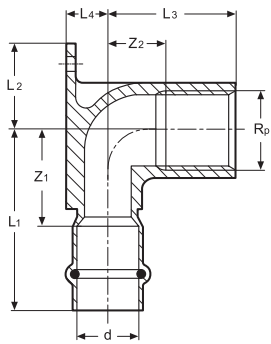

Back-plated Female Elbow

bronze

model 0725.5

art. no.	d (DN)	Rp	L1	L2	L3	L4	Z1	Z2
579920	15	1/2	43	20	11	22	25	11
579937	20	3/4	48	25	15	22	26	15