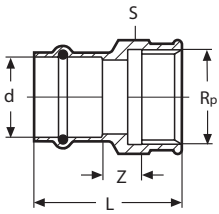

Female line Adaptor

bronze

model 0712