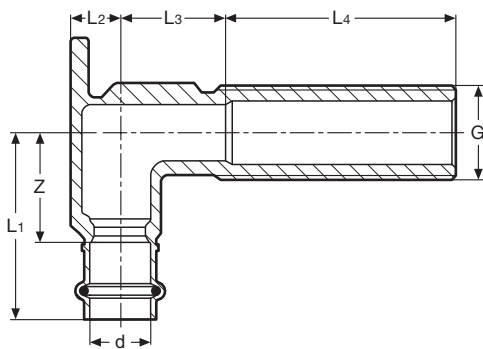

Back-plated Male Elbow

bronze

model 0732.1

art. no.	d (DN)	G	L1	L2	L3	L4	Z
579944	15	1/2	43	11	20	55	25

Elbow 45°

copper

model 0726