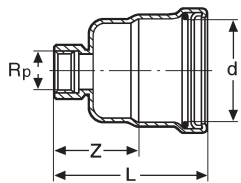

n = no. of bolt holes in the circle

Cap

copper

model 0756

| art. no. | d (DN) | L |
|----------|--------|----|
| 582746 | 15 | 24 |
| 582753 | 20 | 28 |
| 580049 | 25 | 29 |
| 580056 | 32 | 33 |
| 580063 | 40 | 37 |
| 580070 | 50 | 45 |