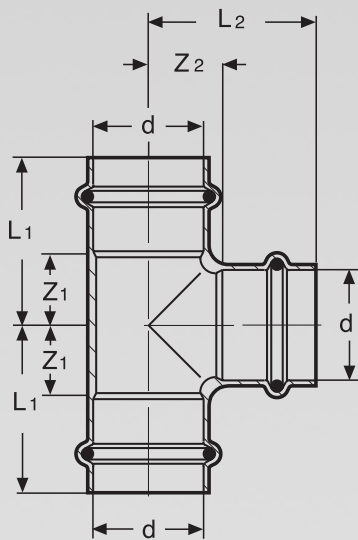

Take Off Dimensions

Pipe line systems / Pipe connection technology

Propress with Smart Connect™

08.2/2014

Pipe line systems/Pipe connection technology Propress with Smart Connect™

The Viega Propress system integrates state-of-the-art press-fit technology and purpose designed fittings to deliver the most efficient and reliable copper tube connection method.