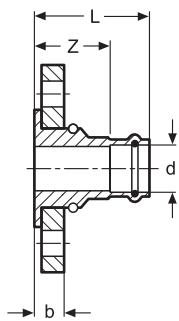

Flange

bronze

model 0759.5