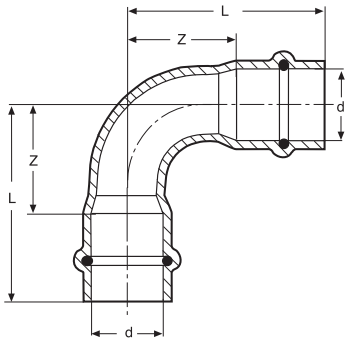

Viega Pty Limited
Norwest Central
Suite 102
8 Century Circuit
Baulkham Hills
NSW 2153
Australia
Ph:+61 2 8858 2600

ausupport@viega.com.au
www.viega.com.au

Contents of product names

Elbow 90°6
Elbow 90°6
Elbow 90°6
Elbow 90°6
Back-plated Female Elbow7
Back-plated Male Elbow7
Elbow 45°7
Elbow 45°7
Elbow 45°8
Elbow 45°8
Tee & Reducing Tee.8
Tee & Reducing Tee.9
Tee Adaptor.9
Tee Adaptor.9
Male line Adaptor.9
Female line Adaptor10
Flange.10
Flange.10
Cap11
Cap11
Union11
Union11
Coupling with Stops12
Coupling with Stops12
Repair Coupling.12
Repair Coupling.12
Reducing Coupling13
Reducing Coupling13
Reducer.13
Reducer.14

Elbow 90°

copper
model 0716

| art. no. | d (DN) | L | Z |
|----------|--------|-----|----|
| 579401 | 15 | 32 | 14 |
| 579418 | 20 | 44 | 22 |
| 579425 | 25 | 54 | 31 |
| 579432 | 32 | 60 | 35 |
| 579449 | 40 | 77 | 46 |
| 579456 | 50 | 100 | 61 |