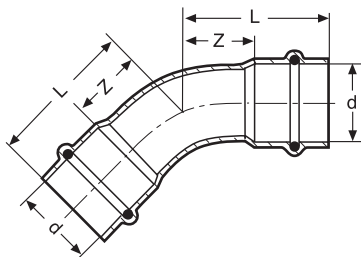

art. no.	d (DN)	L	Z
579968	25	36	13
579975	32	40	15
579982	40	50	19
579999	50	64	25