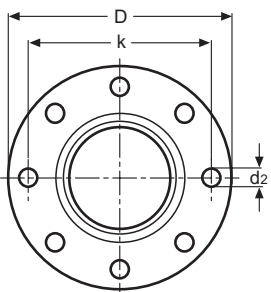

n = no. of bolt holes in the circle

Flange

copper

model 0759.5XL

| art. no. | d (DN) | L | Z | b1 | b2 | D | d2 | k | n |
|----------|--------|----|----|----|----|-----|----|-----|---|
| 591885 | 65 | 72 | 29 | 16 | 18 | 165 | 18 | 127 | 4 |
| 591892 | 80 | 78 | 28 | 16 | 18 | 185 | 18 | 146 | 4 |
| 591908 | 100 | 92 | 32 | 16 | 21 | 215 | 18 | 178 | 8 |

n = no. of bolt holes in the circle

Cap

copper

model 0756

| art. no. | d (DN) | L |
|----------|--------|----|
| 582746 | 15 | 24 |
| 582753 | 20 | 28 |
| 580049 | 25 | 29 |
| 580056 | 32 | 33 |
| 580063 | 40 | 37 |
| 580070 | 50 | 45 |