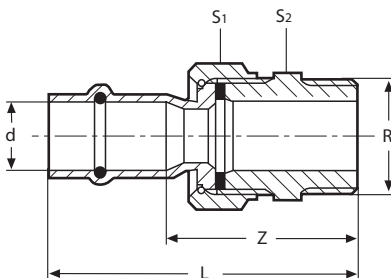

Union

bronze

model 0765

art. no.	d (DN)	R	L	Z	S1	S2
624873	25	1	81	58	50	44
625696	32	1¼	85	60	52	50
625719	40	1½	92	61	60	55
625733	50	2	113	74	78	72