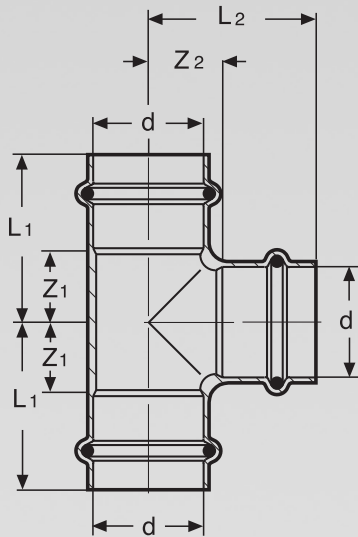

Take Off Dimensions

Pipe line systems / Pipe connection technology

Propress G with Smart Connect™

08.2/2014

Pipe line systems/Pipe connection technology Propress G with Smart Connect™

The Viega Propress G system integrates state-of-the-art press-fit technology and purpose designed fittings to deliver the most efficient and reliable copper tube connection method.

Propress G™ fittings also incorporate the Viega patented Smart Connect™ feature. This feature provides an easy method for locating un-pressed fittings by providing a positive leakage point during testing from any non pressed fitting. When the fitting is pressed, the Smart Connect™ feature is closed, forming a permanent leak proof joint.