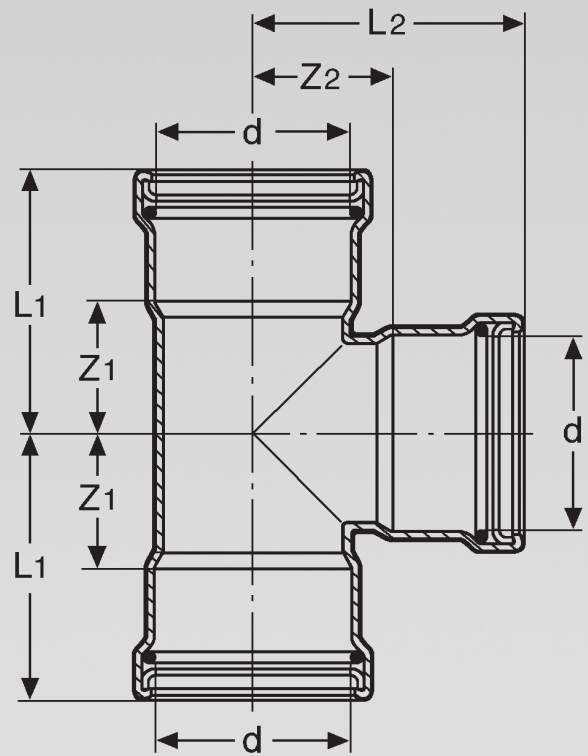

Take Off Dimensions

Pipe line systems / Pipe connection technology

Propress G with Smart Connect™

08.2/2014

Pipe line systems/Pipe connection technology Propress G with Smart Connect™

The Viega Propress G system integrates state-of-the-art press-fit technology and purpose designed fittings to deliver the most efficient and reliable copper tube connection method.

Propress G™ fittings also incorporate the Viega patented Smart Connect™ feature. This feature provides an easy method for locating un-pressed fittings by providing a positive leakage point during testing from any non pressed fitting. When the fitting is pressed, the Smart Connect™ feature is closed, forming a permanent leak proof joint.