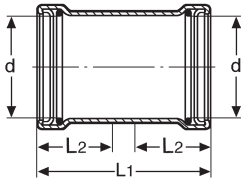

Repair Coupling

copper

model 0815.5XL

art. no.	d (DN)	L1	L2
622855	65	110	43
622862	80	125	50
622879	100	147	60