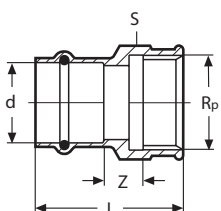

Female line Adaptor

bronze

model 0812

art. no.	d (DN)	Rp	L	Z	S
580414	15	½	41	8	26
580421	20	¾	44	10	31
580438	25	1	49	12	38