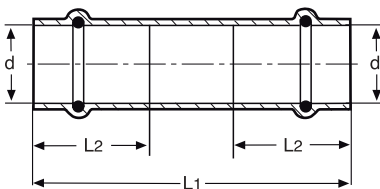

Coupling with Stops

copper

model 0815

art. no.	d (DN)	L	Z
580124	15	43	7
580131	20	53	9
580148	25	56	10
580155	32	60	11
580162	40	72	10
580179	50	88	10

Coupling with Stops

copper

model 0815XL

art. no.	d (DN)	L	Z
622749	65	110	24
622756	80	125	25
622763	100	147	27