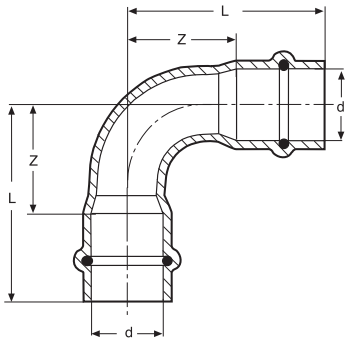

Viega Pty Limited
Norwest Central
Suite 102
8 Century Circuit
Baulkham Hills
NSW 2153
Australia
Ph:+61 2 8858 2600

ausupport@viega.com.au
www.viega.com.au

Contents of product names

Elbow 90°6
Elbow 90°6
Elbow 90°6
Elbow 90°6
Back-plated Female Elbow7
Back-plated Male Elbow7
Elbow 45°7
Elbow 45°7
Elbow 45°8
Elbow 45°8
Tee & Reducing Tee.8
Tee & Reducing Tee.9
Tee Adaptor.9
Male line Adaptor.9
Female line Adaptor9
Flange.10
Cap10
Cap10
Union10
Union11
Coupling with Stops11
Coupling with Stops11
Repair Coupling.11
Repair Coupling.12
Reducing Coupling12
Reducing Coupling12
Reducer.13
Reducer.13

Elbow 90°

copper
model 0816

art. no.	d (DN)	L	Z
580292	15	32	14
580308	20	44	22
580315	25	54	31
580322	32	60	35
580339	40	77	46
580346	50	100	61

Elbow 90°

copper
model 0816XL

art. no.	d (DN)	L	Z
622886	65	127	84
622893	80	149	99
622909	100	183	123